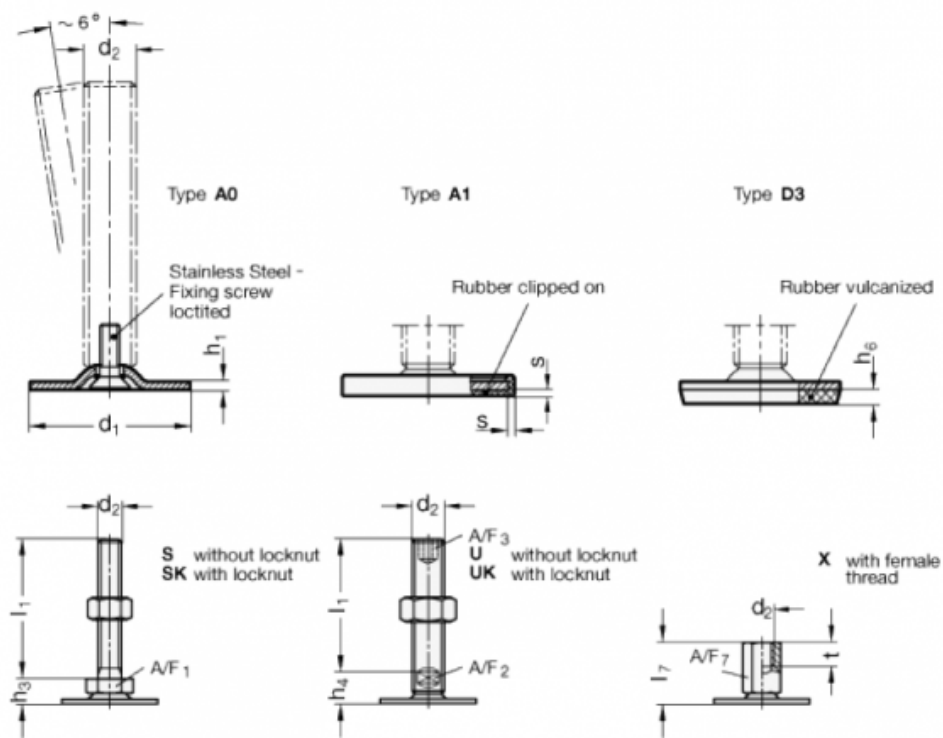

Data Sheet

Article number: 204080M20100A3UK

Description: E+G levelling foot
GN 40-80-M20-100-A3-UK

Note: UK With nut, Hexagon socket at the top, Wrench flat at the bottom

Measures

- A/F2 = 15
- A/F3 = 10
- d1 = 80
- d2 = M20
- h1 = 3
- h4 = 18
- h6 = 5
- l1 = 100